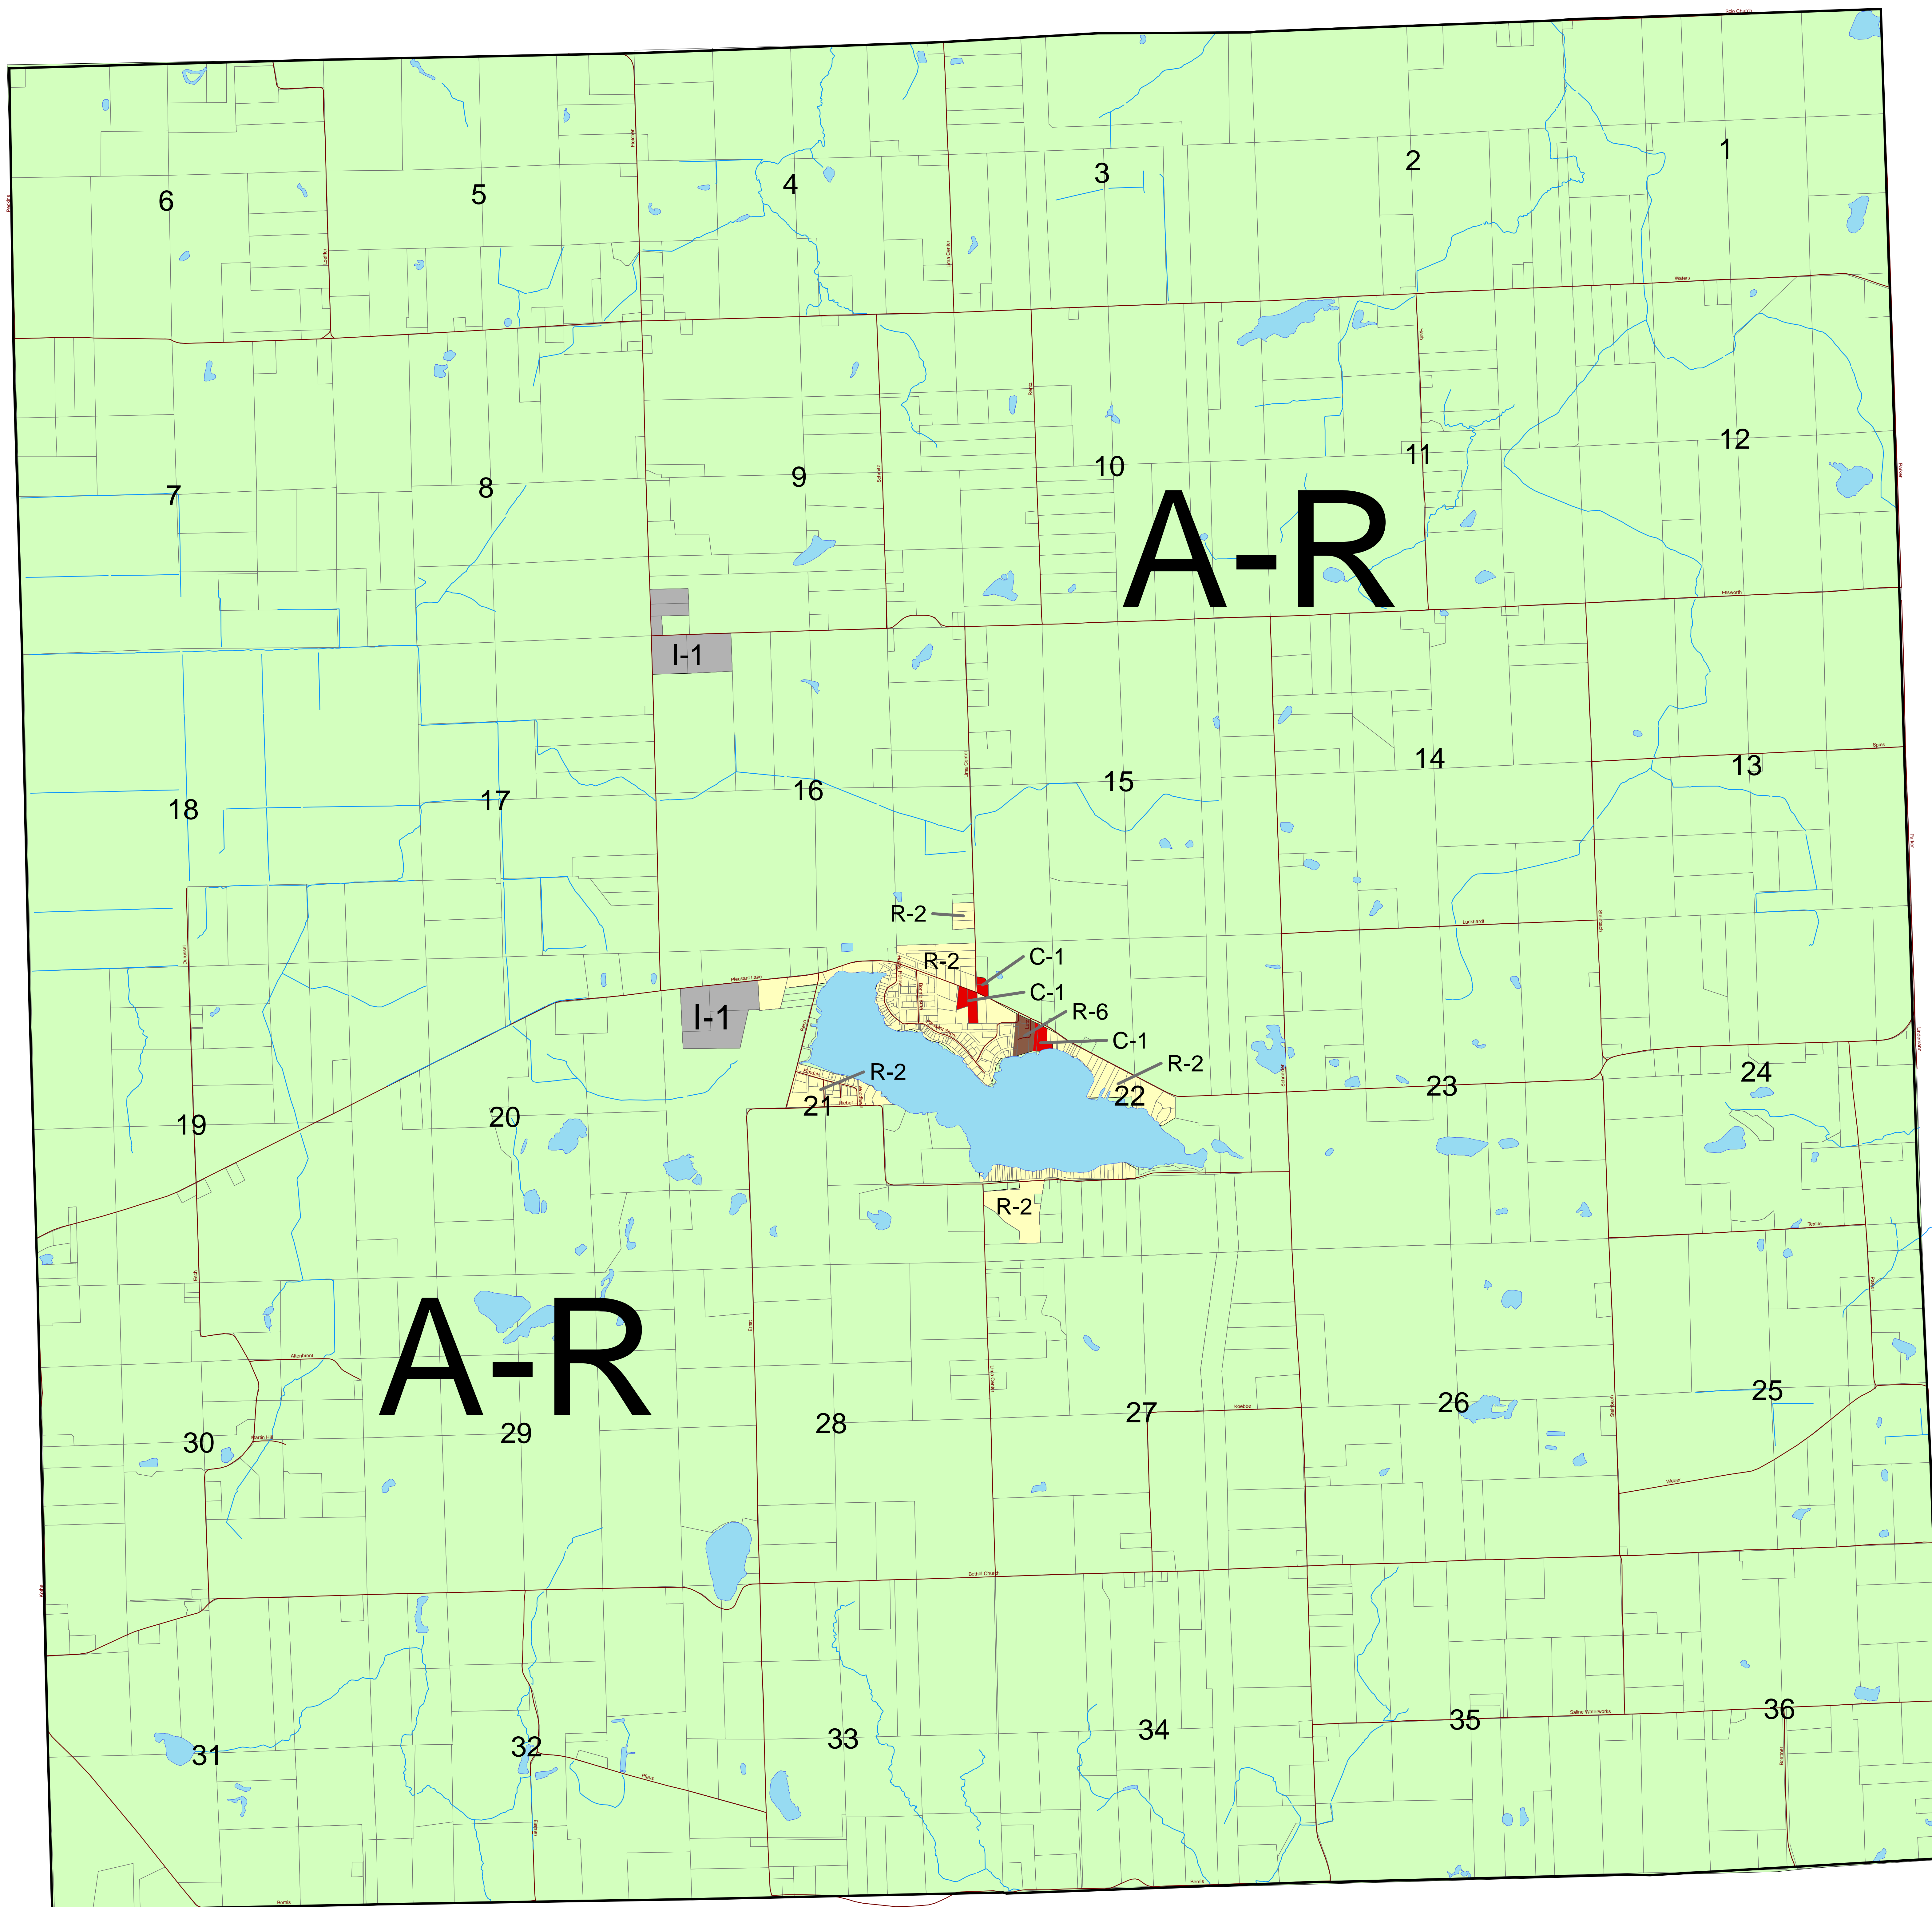

Freedom Township Zoning

Legend

- A-R Agricultural Residential
- R-2 Single Family Suburban Residential
- R-6 Mobile Home Park
- PUD Planned Unit Development
- I-1 Limited Industrial
- C-1 Commercial

Last Updated: January 2003

Prepared by the Washtenaw County GIS

The data depicted is from a variety of sources, thus the information is provided with the understanding that the conclusions drawn from such information are solely the responsibility of the user. Any assumption of legal status of this data is hereby disclaimed.